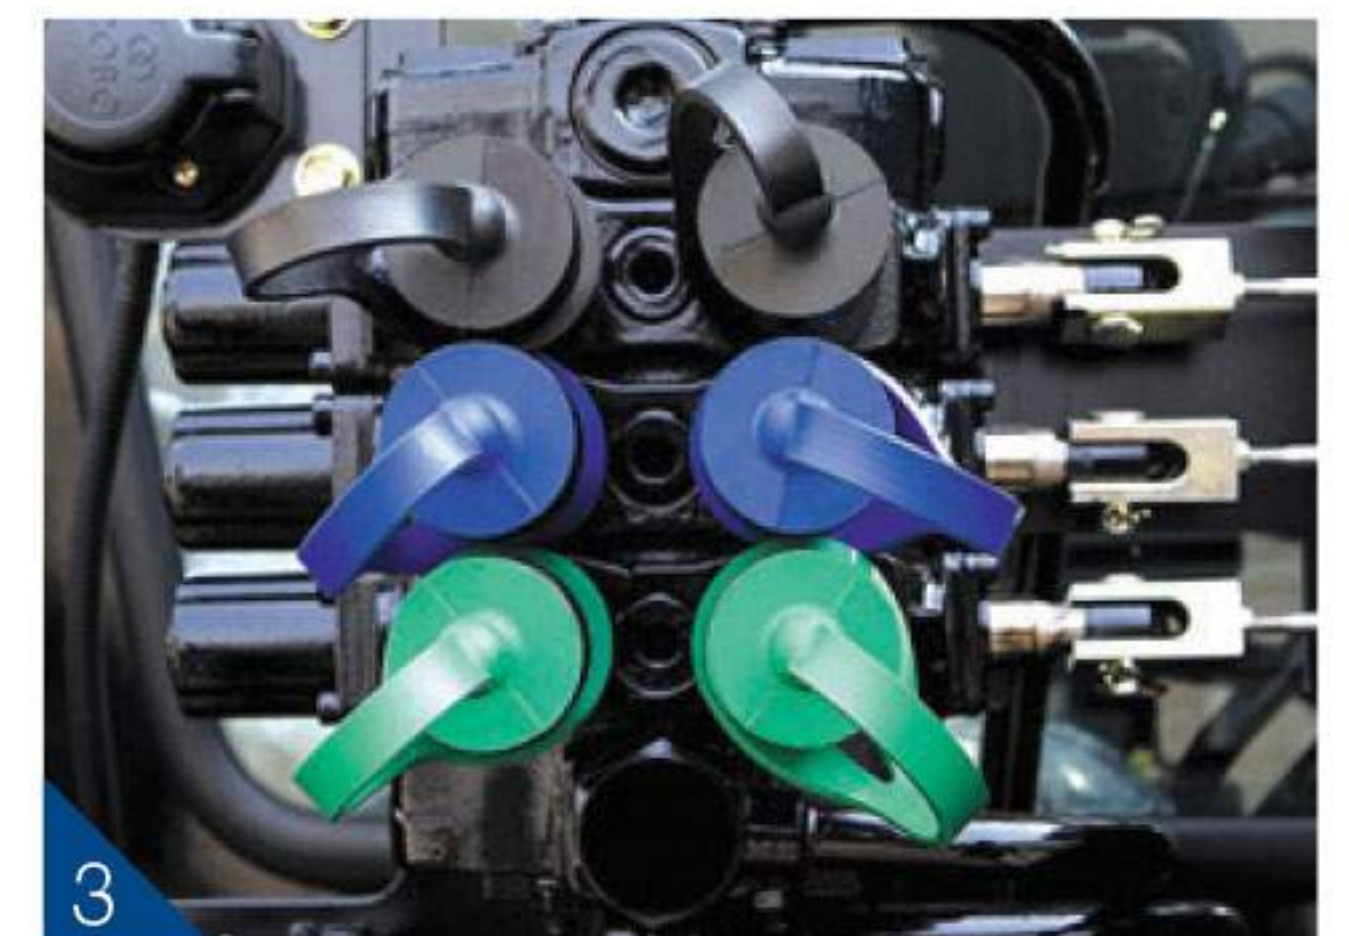

PLUS Series

Productivity Under Comfort

PLUS 90 | PLUS 100

Heavy Duty Utility Tractors

- 1 The full flat deck
For the convenience standard rubber mat for the safety. fewer holes in floor for less noise, less dust and being easier to keep clean
- 2 Tilt instrument panel
Tilt instrument panel gives the operator a wider view
- 3 3 pairs of remote hydraulic valves
6 rear ports offer high compatibility with various implements Advanced Air cleaner system
- 4 High ground clearance
High ground clearance protects the crops on the ground and guarantees high performance, especially when working in a wet field
- 5 Easy & convenient switch control panel
Enable to operate easily by switch control : 4WD switch, electro-hydraulic differential locking switch, PTO auto/manual, work/drive mode
- 6 Auto leveling system
Precision sensors automatically monitor bumps and slopes to keep implements properly leveled

Specifications

		PLUS 90	I	PLUS 100
Engine	Type	4-Stroke, Direct-injection, Water-cooled, Turbo, Intercooler		
	Model	FPT F5C		FPT NEF
	Emission	EPA & CARB Tier3, EC Stage III A		
	Engine Hp (kW)	87 (65)		95 (71)
	PTO Hp	75		76
	Rated speed (rpm)		2300	
	Displacement (cc)	3202		4485
	Fuel Tank Capacity (L)		100	
Dimensions & Weight	Overall width with tires (mm)		2009	
	Wheelbase (mm)	2200		2287
	Height to top (mm)		2677	
	Total weight without ballast (kg)	2885		3410
Tires	Front		12.4 - 24 8PR	
	Rear		18.4 - 30 10PR	
PTO	Type	Independent / Ground Speed PTO		
	Rear (rpm)	540 / 750 / 1000		
Hydraulic	Control system	Position / Draft		
	Implement pump (lpm)	56.2		55.2
	Category, 3 pt hitch	CAT II		
	Hitch lift capacity, Link end (kgf)	2800		
	Remote ports	2 pairs (double acting)		3 pairs (double acting)
Traveling system	Transmission Type *options	Syncho Shuttle		
	No. of speed	F12 x R12		F12 x R12
	Forward Speed (Km/h)	0.19 - 36.4		1.8 - 36.4