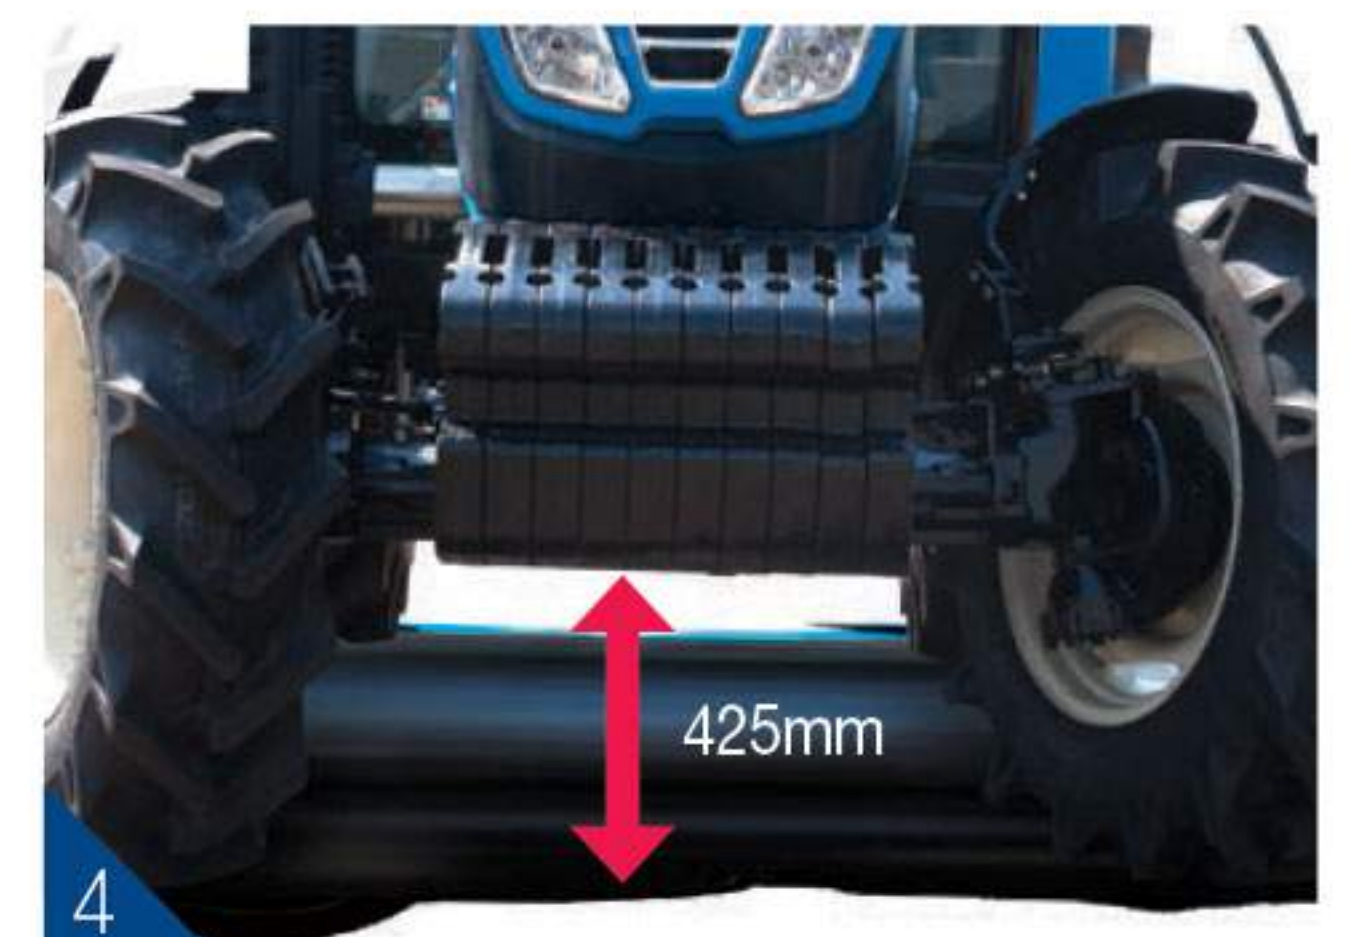

PLUS Series

Productivity Under Comfort

PLUS 90 | PLUS 100

Heavy Duty Utility Tractors

- 1 The full flat deck
For the convenience standard rubber mat for the safety. fewer holes in floor for less noise, less dust and being easier to keep clean
- 2 Tilt instrument panel
Tilt instrument panel gives the operator a wider view
- 3 3 pairs of remote hydraulic valves
6 rear ports offer high compatibility with various implements Advanced Air cleaner system
- 4 High ground clearance
High ground clearance protects the crops on the ground and guarantees high performance, especially when working in a wet field
- 5 Easy & convenient switch control panel
Enable to operate easily by switch control : 4WD switch, electro-hydraulic differential locking switch, PTO auto/manual, work/drive mode
- 6 Auto leveling system
Precision sensors automatically monitor bumps and slopes to keep implements properly leveled

Specifications

		PLUS 90	I	PLUS 100
Engine	Type	4-Stroke, Direct-injection, Water-cooled, Turbo, Intercooler		
	Model	FPT F5C		FPT NEF
	Emission	EPA & CARB Tier3, EC Stage III A		
	Engine Hp (kW)	87 (65)		95 (71)
	PTO Hp	75		76
	Rated speed (rpm)		2300	
	Displacement (cc)	3202		4485
	Fuel Tank Capacity (L)		100	
Dimensions & Weight	Overall width with tires (mm)		2009	
	Wheelbase (mm)	2200		2287
	Height to top (mm)		2677	
	Total weight without ballast (kg)	2885		3410
Tires	Front		12.4 - 24 8PR	
	Rear		18.4 - 30 10PR	
PTO	Type	Independent / Ground Speed PTO		
	Rear (rpm)	540 / 750 / 1000		
Hydraulic	Control system	Position / Draft		
	Implement pump (lpm)	56.2		55.2
	Category, 3 pt hitch	CAT II		
	Hitch lift capacity, Link end (kgf)	2800		
	Remote ports	2 pairs (double acting)		3 pairs (double acting)
Traveling system	Transmission Type *options	Syncho Shuttle		
	No. of speed	F12 x R12		F12 x R12
	Forward Speed (Km/h)	0.19 - 36.4		1.8 - 36.4