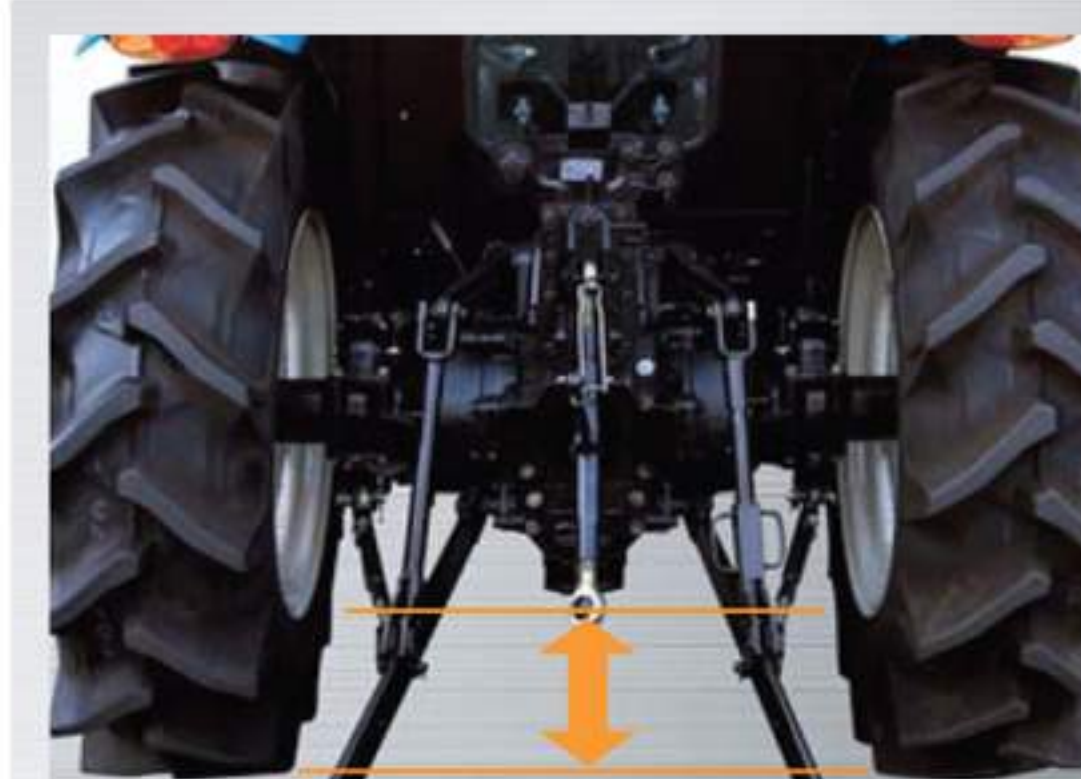

Water and rust proof axle features a strong structure and durability.

The adjustable power steering Wheel optimizes a user-friendly working condition.

A customer-oriented bonnet design allows convenient service access and minimizes the repair time so that users can save their time.

Full flat deck for the convenience standard rubber mat for the safety. Fewer holes in floor for less noise, less dust and being easier to keep clean.

It protects the crops on the ground and guarantees the high performance, especially when working in wet field.