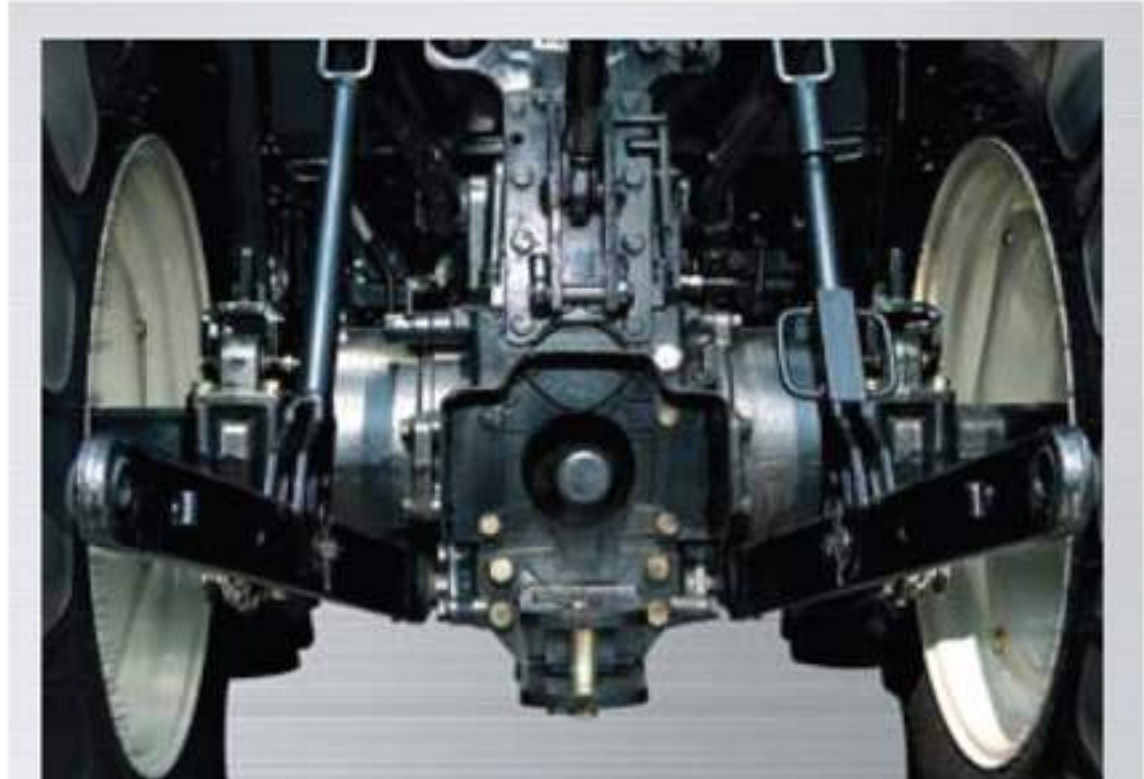

High PTO output and 3 PTO speed are standard (540/750/1000)