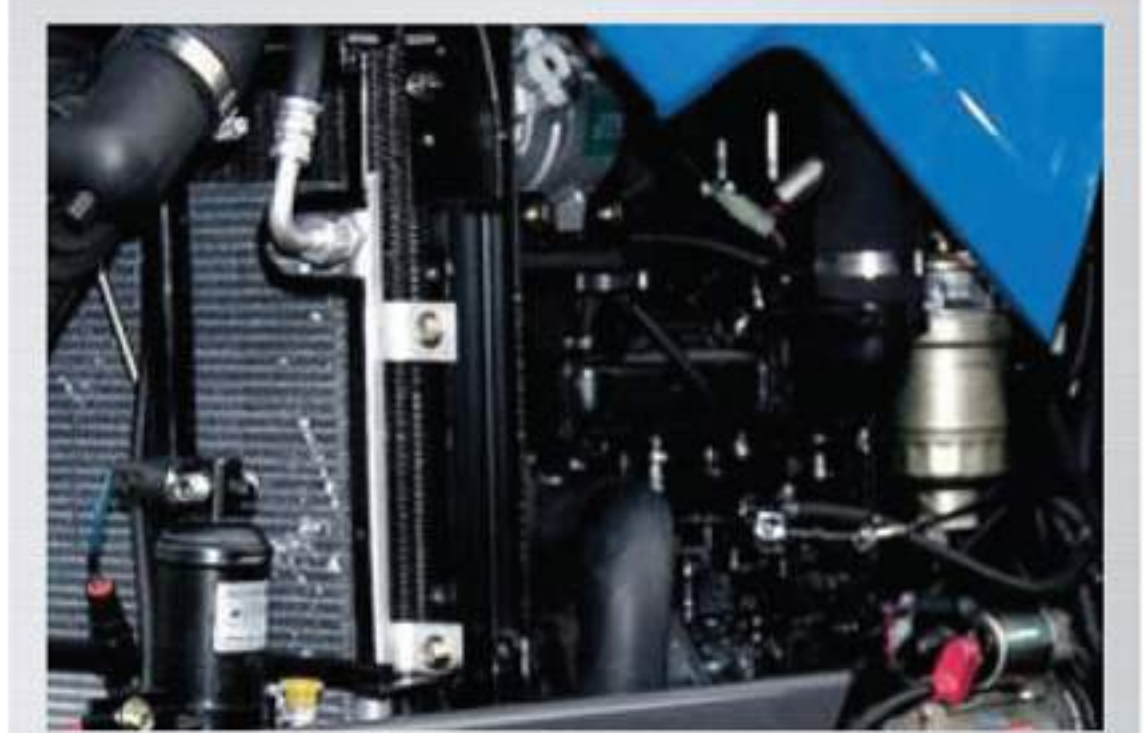

### Various Transmission

- 16F16R basic transmission
- 32F16R transmission with Creeper is optional for various working.
- Synchro Shuttle allows customer to operate tractor more conveniently.

All the models are powered by the Engine, displacement 2,505 cc, water-cooled 4 cylinder from MITSUBISHI technology. It offers high performance, low vibration and low noise. It meets EPA, ISO, OECD as well as EC regulation.