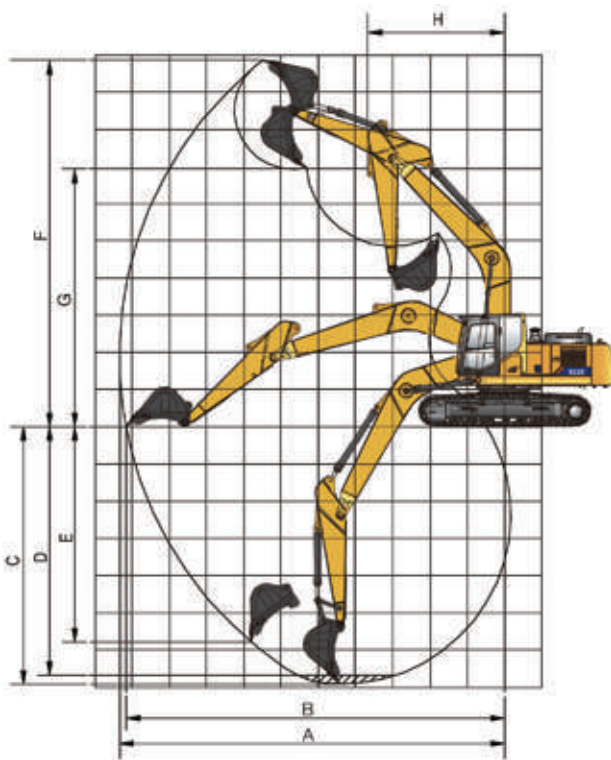

Engine	Cummins QSB7
Rated Power	124 kW(166 hp / 169 ps) @ 1,850 rpm
Net Power	117 kW(157 hp / 159 ps) @ 1,850 rpm
Maximum Dig Depth	6,562 mm
Standard Bucket Capacity	1.0 m ³
Operating Weight	22,570 kg

922E EXCAVATOR

922E SPECIFICATIONS >>>

ENGINE

Emission Regulation	Tier 3 / Stage IIIA
Manufacturer	Cummins
Model	QSB7
Rated Power	124 kW(166 hp / 169 ps) @ 1,850 rpm
Net Power	117 kW(157 hp / 159 ps) @ 1,850 rpm
Peak Torque	658 N·m @ 1,400 rpm
Number of Cylinders	6
Displacement	6.7 L

UNDERCARRIAGE

Shoe Width	800 mm
Number of Shoes per Side	49
Number of Upper Rollers per Side	2
Number of Bottom Rollers per Side	8

BOOM & ARM

Boom Length	5,710 mm
Arm Length	2,915 mm

BUCKET PERFORMANCE

Std. Bucket Heaped Capacity (Referenced)	1.0 m ³
Min. Heaped Capacity of Bucket Options	0.9 m ³
Max. Heaped Capacity of Bucket Options	1.2 m ³

Main Pumps Total Flow	448 L/min
Relief Pressure, main	34.3 MPa
Relief Pressure, boost	37.3 MPa

SWING SYSTEM

Swing Speed	10.5 rpm
-------------	----------

WORKING RANGE

A. Max. Digging Reach	9,870 mm
B. Max. Digging Reach on Ground	9,685 mm
C. Max. Digging Depth	6,562 mm
D. Max. Digging Depth, 2.44 m (8') level	6,390 mm
E. Max. Vertical Wall Digging Depth	5,080 mm
F. Max. Cutting Height	9,945 mm
G. Max. Dumping Height	7,170 mm
H. Min. Front Swing Radius	3,090 mm
Bucket Digging Force (ISO)	152.5 kN
Arm Digging Force (ISO)	105 kN
Bucket Capacity	1.0 m ³