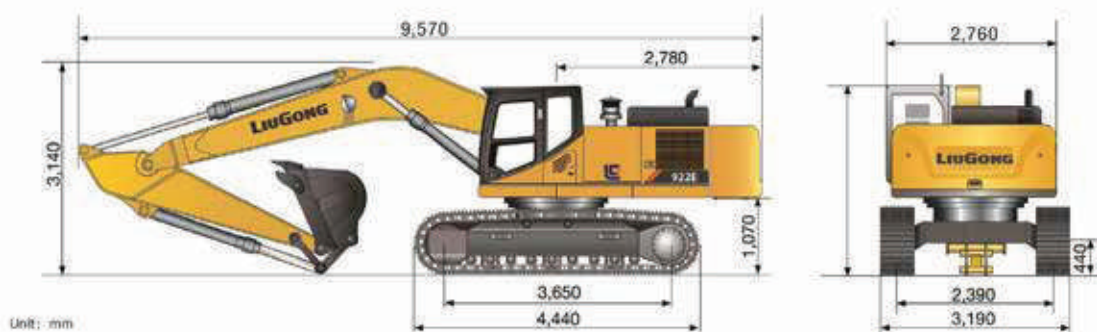

Engine	Cummins QSB7
Rated Power	124 kW(166 hp / 169 ps) @ 1,850 rpm
Net Power	117 kW(157 hp / 159 ps) @ 1,850 rpm
Maximum Dig Depth	6,562 mm
Standard Bucket Capacity	1.0 m ³
Operating Weight	22,570 kg

922E EXCAVATOR

922E SPECIFICATIONS >>>

ENGINE

Emission Regulation	Tier 3 / Stage IIIA
Manufacturer	Cummins
Model	QSB7
Rated Power	124 kW(166 hp / 169 ps) @ 1,850 rpm
Net Power	117 kW(157 hp / 159 ps) @ 1,850 rpm
Peak Torque	658 N·m @ 1,400 rpm
Number of Cylinders	6
Displacement	6.7 L

UNDERCARRIAGE

Shoe Width	800 mm
Number of Shoes per Side	49
Number of Upper Rollers per Side	2
Number of Bottom Rollers per Side	8

BOOM & ARM

Boom Length	5,710 mm
Arm Length	2,915 mm

BUCKET PERFORMANCE

Std. Bucket Heaped Capacity (Referenced)	1.0 m ³
Min. Heaped Capacity of Bucket Options	0.9 m ³
Max. Heaped Capacity of Bucket Options	1.2 m ³

Main Pumps Total Flow	448 L/min
Relief Pressure, main	34.3 MPa
Relief Pressure, boost	37.3 MPa

SWING SYSTEM

Swing Speed	10.5 rpm
-------------	----------

WORKING RANGE

A. Max. Digging Reach	9,870 mm
B. Max. Digging Reach on Ground	9,685 mm
C. Max. Digging Depth	6,562 mm
D. Max. Digging Depth, 2.44 m (8') level	6,390 mm
E. Max. Vertical Wall Digging Depth	5,080 mm
F. Max. Cutting Height	9,945 mm
G. Max. Dumping Height	7,170 mm
H. Min. Front Swing Radius	3,090 mm
Bucket Digging Force (ISO)	152.5 kN
Arm Digging Force (ISO)	105 kN
Bucket Capacity	1.0 m ³